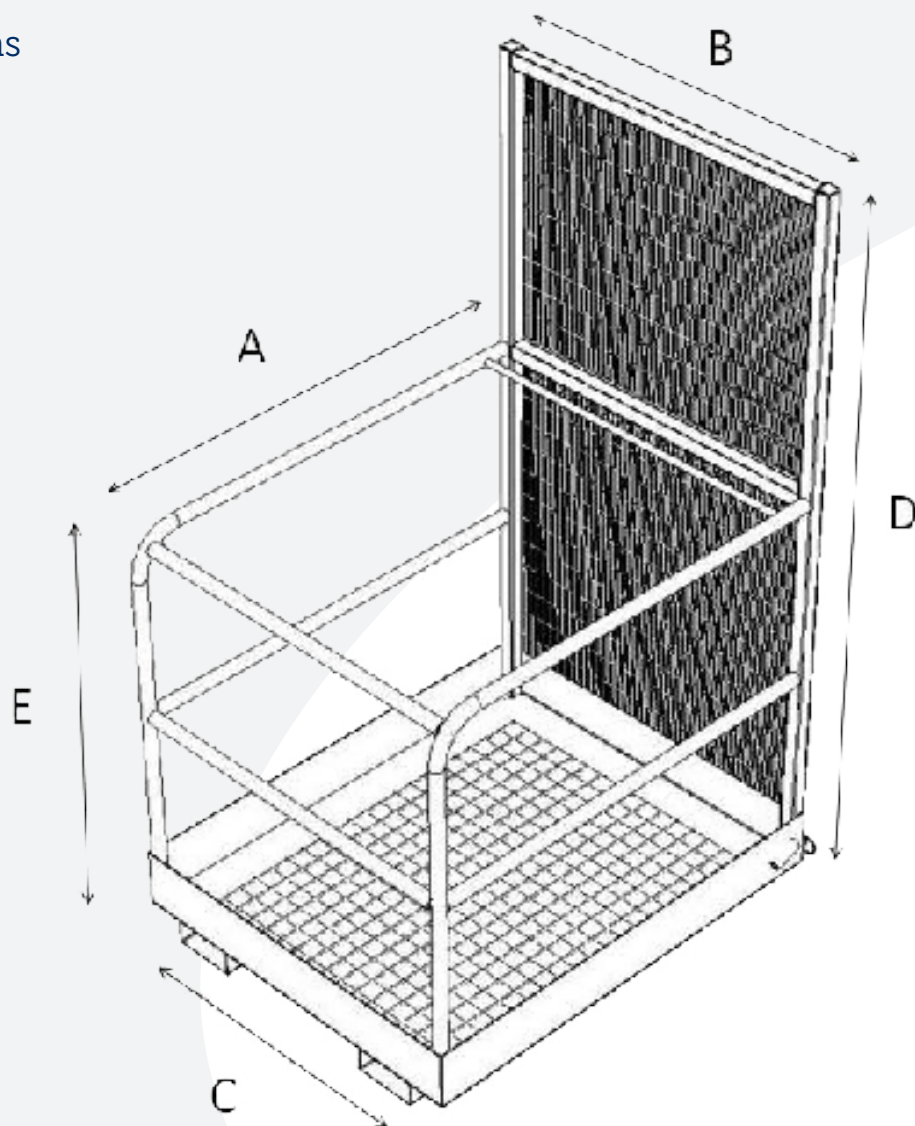

All platforms come supplied with safety harness rails and positive heel locking

A superior range of platforms manufactured to a high specification

Model Ref	No of People	Method of Entry	Weight (kg)
*WP-SPG	1	Front Gate	99
WP-ECONOMY	1-2	Step Through	92
*WP-GATED	1-2	Side Gate	114

* Where gates are fitted, locks operate automatically when platform is raised off the ground

Features & Benefits

- Security locking system to fork heels ensure the work platform is safely secured to the lift truck
- Full length fork pockets to provide complete platform stability
- Harness anchorage points and in-board handhold points for operator safety
- Perforated back mesh ensures a barrier between the operator and hazardous areas of the lift truck
- Anti slip floor tread with drain holes to avoid accumulation of water and risk of slipping
- Kick rail to all sides prohibits items left on the floor of the platform from falling out
- Complies with Guidance Note PM28 (Fourth edition)

Work Platforms - Standard Range

Platform Dimensions

Model Ref	A (mm)	B (mm)	C (mm)	D (mm)	E (mm)	Max Fork Size (mm)	Capacity (kg)
WP-SPG	1000	1000	794	1860	1070	150 x 50	300
WP-ECONOMY	1000	945	945	1850	1070	150 x 60	500
WP-GATED	1220	1000	794	1860	1070	150 x 50	500

Enhance your platform with the following

Tool Tray

Keep tools safe and secure whilst working at height

Strip Light Bulb Holder

Store long and awkward light bulbs safely

Safety Harness

Secure personnel safely inside the platform