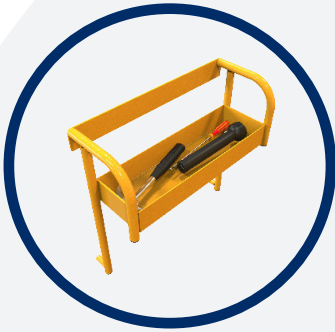

All platforms come supplied with safety harness rails and positive heel locking

A superior range of platforms manufactured to a high specification

Model Ref	No of People	Method of Entry	Weight (kg)
*WP-SPG	1	Front Gate	99
WP-ECONOMY	1-2	Step Through	92
*WP-GATED	1-2	Side Gate	114

* Where gates are fitted, locks operate automatically when platform is raised off the ground

Features & Benefits

- Security locking system to fork heels ensure the work platform is safely secured to the lift truck
- Full length fork pockets to provide complete platform stability
- Harness anchorage points and in-board handhold points for operator safety
- Perforated back mesh ensures a barrier between the operator and hazardous areas of the lift truck
- Anti slip floor tread with drain holes to avoid accumulation of water and risk of slipping
- Kick rail to all sides prohibits items left on the floor of the platform from falling out
- Complies with Guidance Note PM28 (Fourth edition)

Work Platforms - Standard Range

Platform Dimensions

Model Ref	A (mm)	B (mm)	C (mm)	D (mm)	E (mm)	Max Fork Size (mm)	Capacity (kg)
WP-SPG	1000	1000	794	1860	1070	150 x 50	300
WP-ECONOMY	1000	945	945	1850	1070	150 x 60	500
WP-GATED	1220	1000	794	1860	1070	150 x 50	500

Enhance your platform with the following

Tool Tray

Keep tools safe and secure whilst working at height

Strip Light Bulb Holder

Store long and awkward light bulbs safely

Safety Harness

Secure personnel safely inside the platform